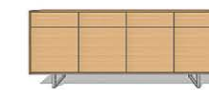

CRE847
Pattes metal 6"
Metal legs 6"
84.25" x 19.5" x 33.5"