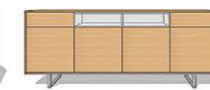

CRE848
Pattes metal 6"
Metal legs 6"
84.25" x 19.5" x 33.5"