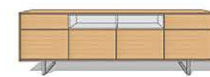

CREDENCIA

Unité 4 sections / 4 Section unit

CRE841
Pattes metal 8"
Metal legs 8"
84.25" x 19.5" x 29"

CRE843
Pattes metal 8"
Metal legs 8"
84.25" x 19.5" x 29"

CRE841
Pattes metal 6"
Metal legs 6"
84.25" x 19.5" x 27"